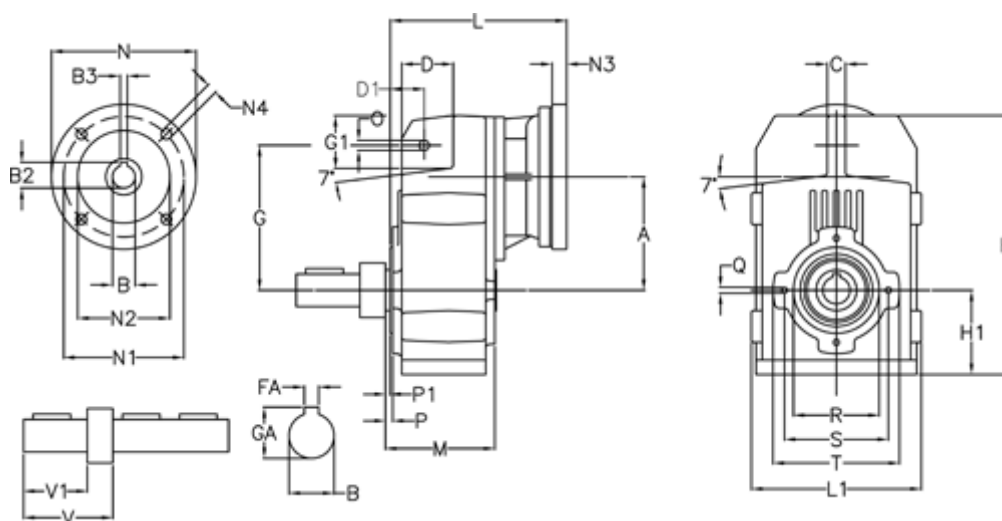

Article number: 29560200841230
 Description: Shaft mounted gear
 A252R-8,4-P80B5

Measures

A = 128.75	FA = 10	M = 135.5	Q = M10x14
B = 35	G = 162	N = 200	R = 110
B1 = 19	G1 = 58.0	N1 = 165	S = 130
B2 = 21.8	GA = 38.0	N2 = 130	T = 150
B3 = 6	H = 290.5	N4 = M10x20	V = 93.0
C = 20	H1 = 93.5	O = 13	V1 = 60
D = 57.0	L = 232.5	P = 6.0	
D1 = 43.5	L1 = 188	P1 = 3.5	